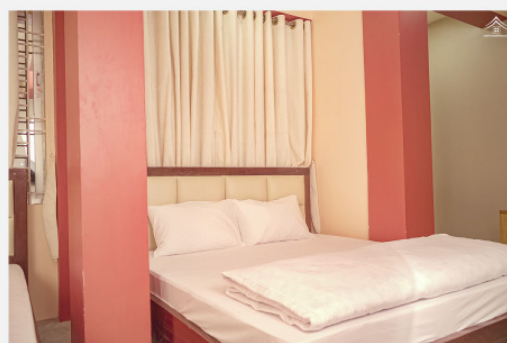

Our Room

Come in, take your shoes off and let yourself sink into the mattress. Close your eyes for five minutes, smile...

Yaa Tong Nest

-  484 sq. ft
-  1 bed
-  1 bathroom
-  BDT 15,000 Per Night

Yaa Tong Premium

- 484 sq. ft 
- 1/2 bed 
- 1 bathroom 
- BDT 13,000 Per Night 

Yaa Tong Delux

-  484 sq. ft
-  2 bed
-  1 bathroom
-  BDT 12,000 Per Night

Yaa Tong Executive

300 sq. ft 

1/2 bed 

1 bathroom 

BDT 12,000 Per Night 